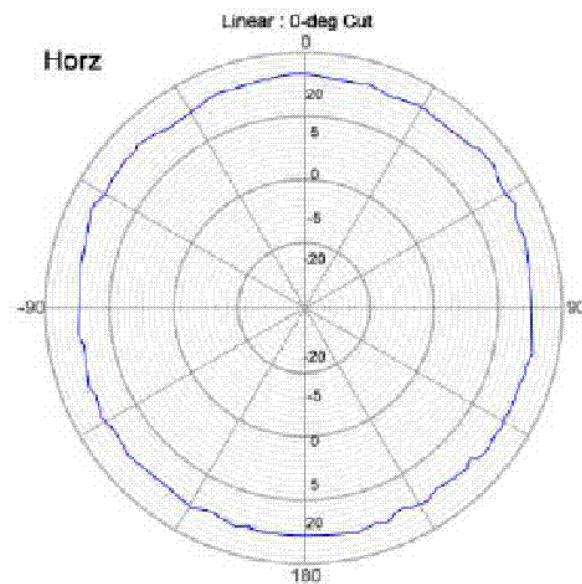

WIFI-Link™ Technologies Inc.

歲海尼可網路科技有限公司

WEB:<http://www.wifi-link.com.tw/> TEL:06-2523801 FAX:06-2526033