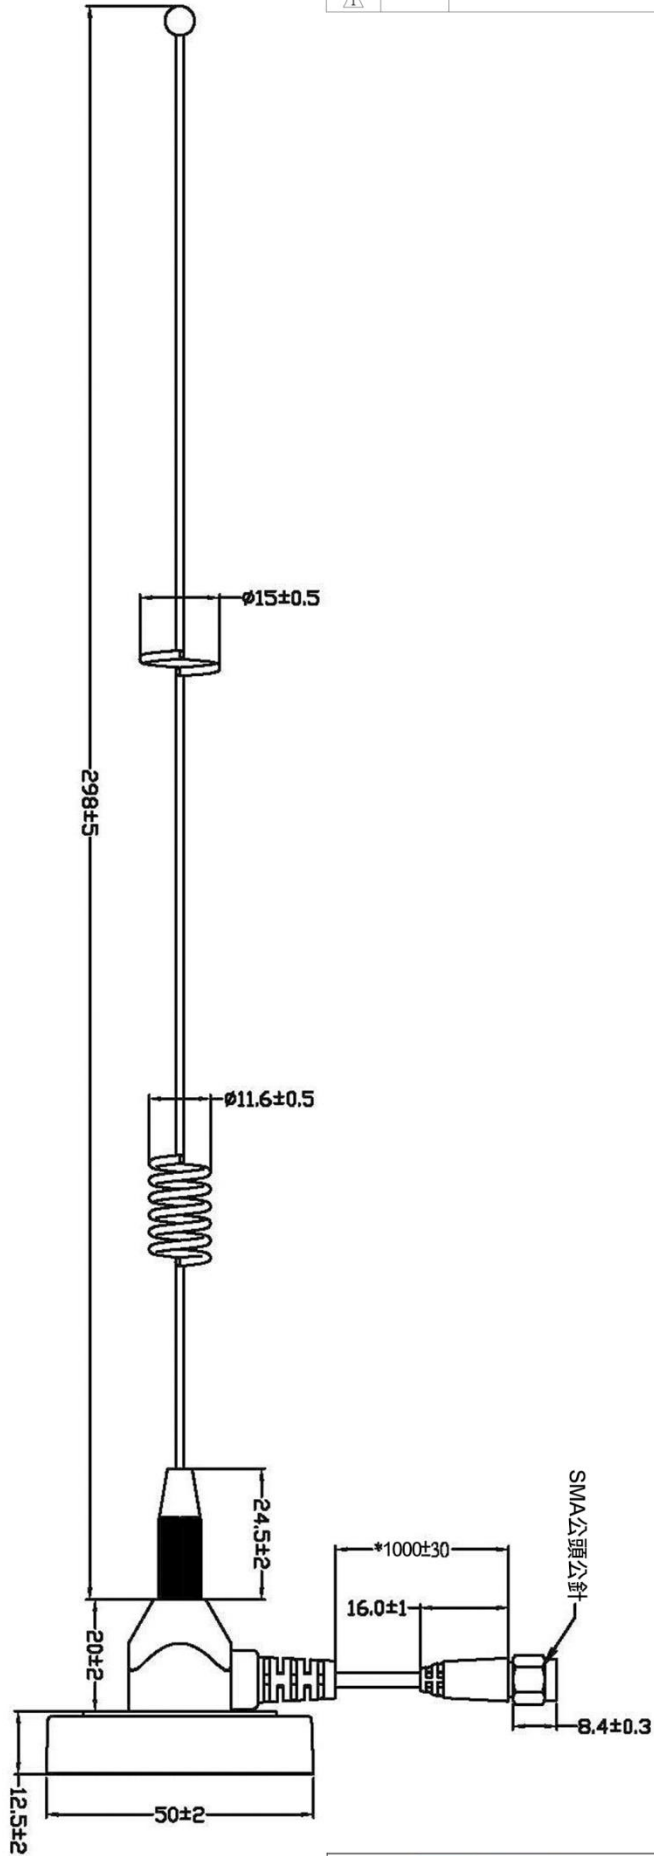

RoHS

Compatible

SIGN	DATE	DESCRIPTION	APPROVER
△			

WIFI-Link™ Technologies Inc.

歲海尼可網路科技有限公司

TITLE: 5dBi全向天線(4G)+磁鐵底座1公尺線

PART NO: WLMB-1726-05-02 DWG NAME: WLMB-1726-05-02

APPROVED BY	CHECKED BY	DESIGNED BY	Tolerance
		Xumingwen	UNITS: mm X.X ±0.2
		2013/05/13	SCALE: 1/1 X.XX ±0.1
			REVISION: A X° ±1°