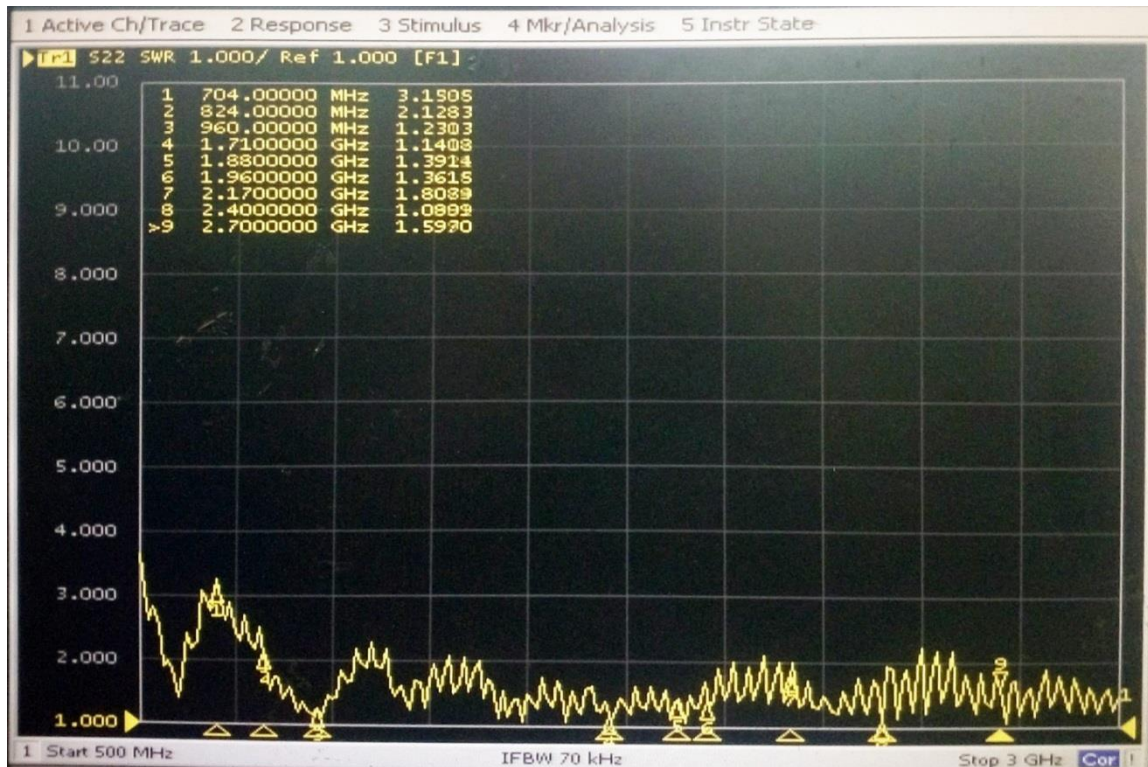

TESTING REPORT

V.S.W.R

Antenna Vertical & Horizontal Pattern

Horizontal